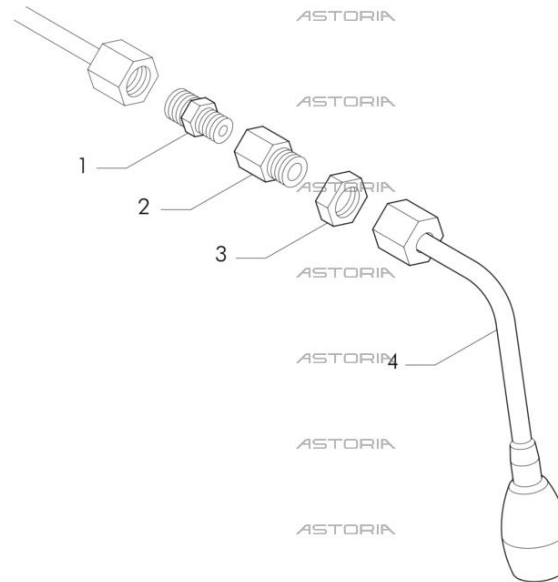

ASTORIA

ASTORIA

ASTORIA

ASTORIA

ASTORIA

ASTORIA **CORE 600 USA**

ASTORIA - 11 -

Pos	Article number	Description	Characteristic
0001	4625707	Connector 1/8x1/4_4925707	FOOD
0002	4925743001	REDUCTION 1/4Mx1/8F	FOOD
0003	25396	NUT 1/4 - 4 THICK	
0004	25763192	TUBE WATER	FOOD