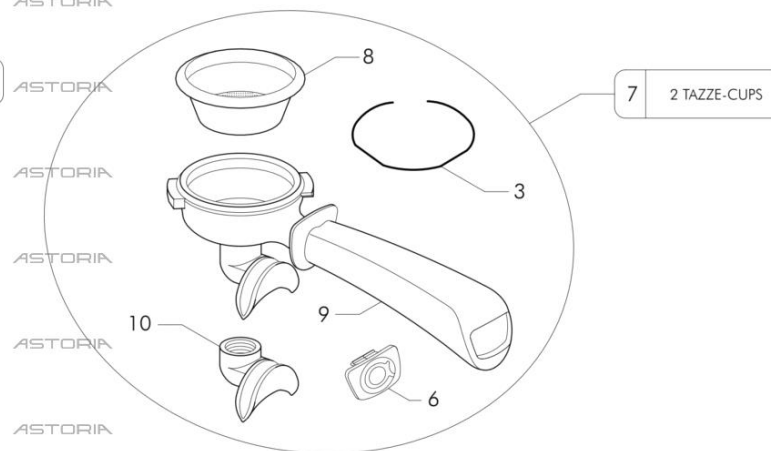

Filtri e portafiltri - Filters & filters holder - Filtres et porta filtres - Filter und filterhalter

C6-91U

rev. 01
08/2024

CORE 600 USA

-51-