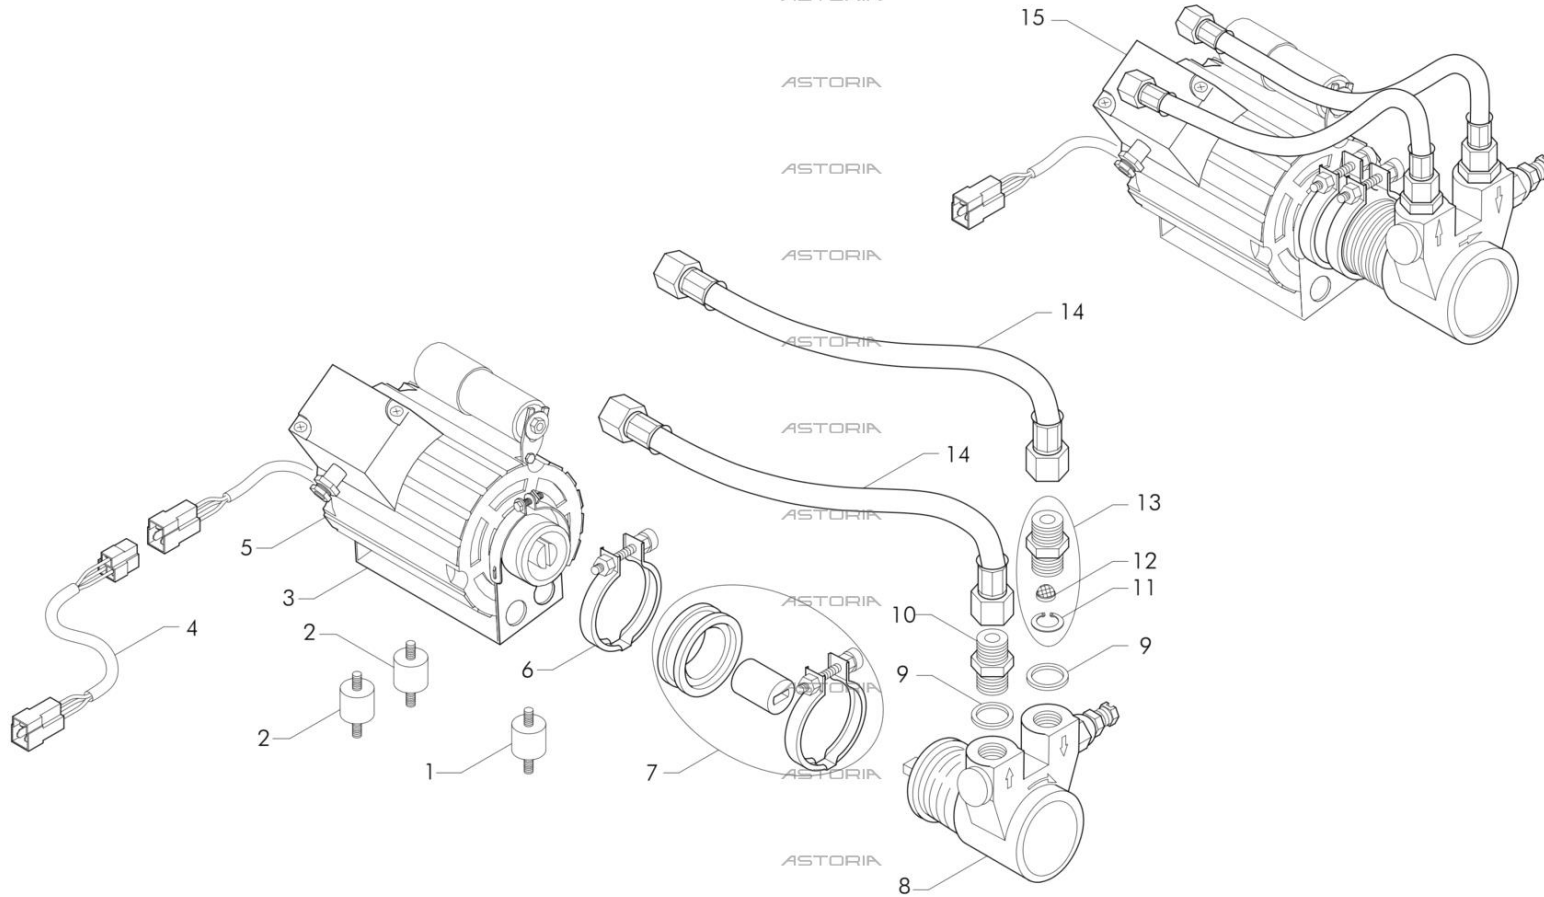

ASTORIA

ASTORIA

ASTORIA

ASTORIA

ASTORIA

**CORE 600** USA

- 47 -

Pos	Article number	Description	Characteristic
0001	15105	RUBBER FOR MOTOR	
0002	15105002	RUBBER FOR MOTOR	
0003	78174	MOTOR SUPPORT	
0004	22717302	CABLE MOTOR PUMP UL	
0005	18303002	MOTOR R.P.M 230V 120W	
0006	26310003	CLAMP MOTOR-PUMP	
0007	83260016R	KIT DECOUPLING MOTOR-PUMP	
0008	4626303001	>PUMP FLUYD 104	FOOD
0009	12154001	GASKET COPPER 3/8 22x17x2	FOOD
0010	4925687	>3/8x3/8 FITTING	FOOD
0011	10005	STAINLESS STEEL STOP RING	FOOD
0012	10254	STEEL FILTER 160-200 MESH	FOOD
0013	4956116	3/8 M 3/8 M WATER INLET FILTER DDVGFIL12	FOOD
0014	4630404002	FLEX PIPE 3/8 FF L.450	FOOD
0014	4630408	L4-G FLEX PIPE 3/8 L.1500 mm	FOOD
0015	56123445	UNIT MOTOR 230V + PUMP	