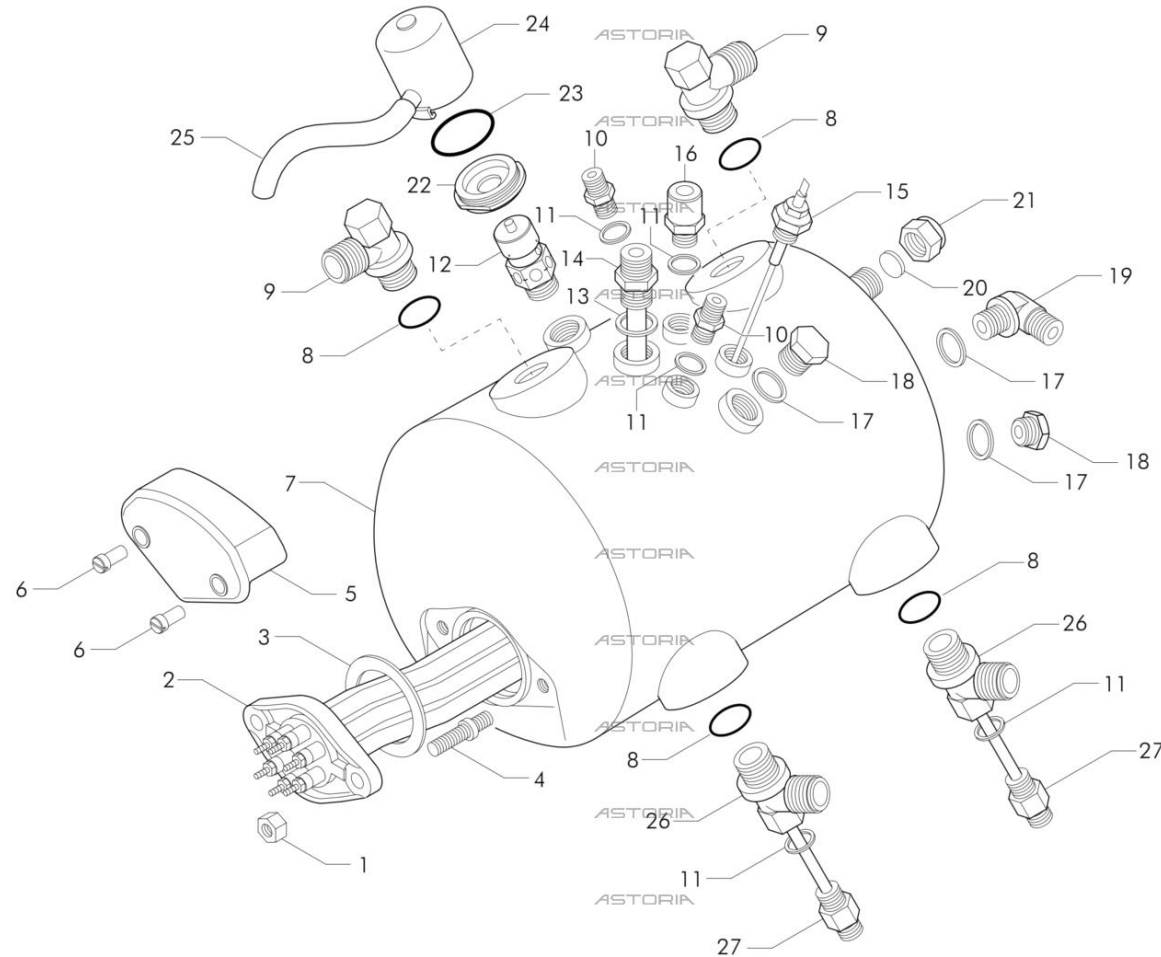

ASTORIA

ASTORIA

ASTORIA

ASTORIA

CORE 600 USA

ASTORIA  
- 17 -

Pos	Article number	Description	Characteristic
0001	23049	BRASS NUT M8	
0002	4617012	HEATING ELEM. 1GR 230/240V 2700/2940W	FOOD
0003	12001	TEFLON GASKET 58x43x2 10 PCS	FOOD
0004	23132001	M8 STAINLESS STEEL BOTTOM STUD	
0005	15514112	HEATING ELEMENT COVER	
0006	15514113	BUSHING	
0008	12105	>CU GASKET 1/2 GAS	FOOD
0009	4923214001	ROTARY COUPLING -L- 1/2	FOOD
0010	4925686	CONNECTOR 1/4Mx1/4M	FOOD
0011	12153003	COPPER GASKET 1/4 SP.2 1GLE200233	FOOD
0012	4620352004	*CE* SAFETY VALVE	FOOD
0013	12154001	GASKET COPPER 3/8 22x17x2	FOOD
0014	4952001612	TUBE D-10 L.115	FOOD
0015	4620251	LEVEL PROBE	FOOD
0016	4756150101	VACUUM BREAKER VALVE DDVGVANT2	FOOD
0017	12154001	GASKET COPPER 3/8 22x17x2	FOOD
0018	4925785	>MALE CAP 3/8	FOOD
0019	4943070	>CONNECTOR L 3/8 GAS x 3/8 GAS D6.2	FOOD
0020	12402002	GASKET COPPER 15X3	FOOD
0021	25781	FEMALE CAP 3/8	FOOD
0022	15006001	FLANGE VALVE	
0023	12300000	GASKET O RING	FOOD
0024	56009980	UNIT PROTECTION VALVE	
0025	15478002	SILICONE TUBE 8x11 L.70cm	
0026	4923215001	ROTARY COUPLING -T- 1/2	FOOD
0027	4952002788	TUBE D-6 L85	FOOD