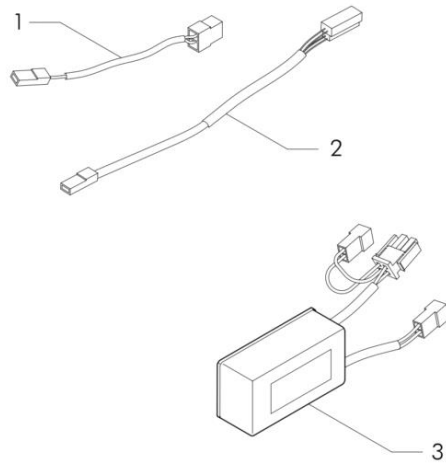

**C6-73U** rev. **01**  
10/2025

**CORE 600** USA

- 45 -

Pos	Article number	Description	Characteristic
0001	22716242	AT IN WIRING IN POWER SUPPLY INTERFACE	
0002	22716243	BT OUT WIRING IN POWER SUPPLY INTERFACE	
0003	18559033	AIR PUMP A / STEAM 24V POWER SUPPLY	
0004	21040011	SPOT LED 24V	
0005	15048503	D4-E HOOD	
0006	22716193	LED 1GR WIRING	
0007	22716194	LED 2GR WIRING	
0008	22716195	LED 3GR WIRING	