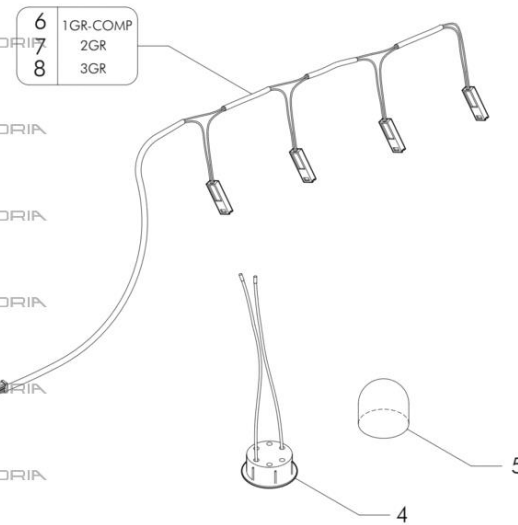

**C6-73U** rev. **01**  
10/2025

**CORE 600** USA

- 45 -

Pos	Article number	Description	Characteristic
0001	22716242	AT IN WIRING IN POWER SUPPLY INTERFACE	
0002	22716243	BT OUT WIRING IN POWER SUPPLY INTERFACE	
0003	18559033	AIR PUMP A / STEAM 24V POWER SUPPLY	
0004	21040011	SPOT LED 24V	
0005	15048503	D4-E HOOD	
0006	22716193	LED 1GR WIRING	
0007	22716194	LED 2GR WIRING	
0008	22716195	LED 3GR WIRING	