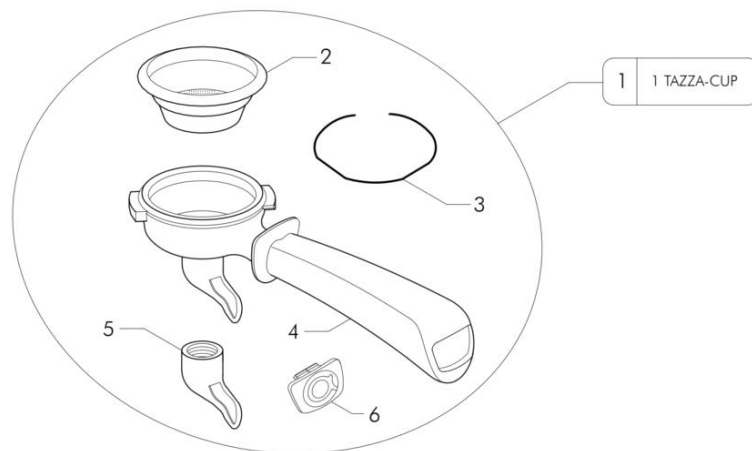

Filtri e portafiltri - Filters & filters holder - Filtres et porta filtres - Filter und filterhalter

C6-91U

rev. 01
08/2024

CORE 600 USA

-51-